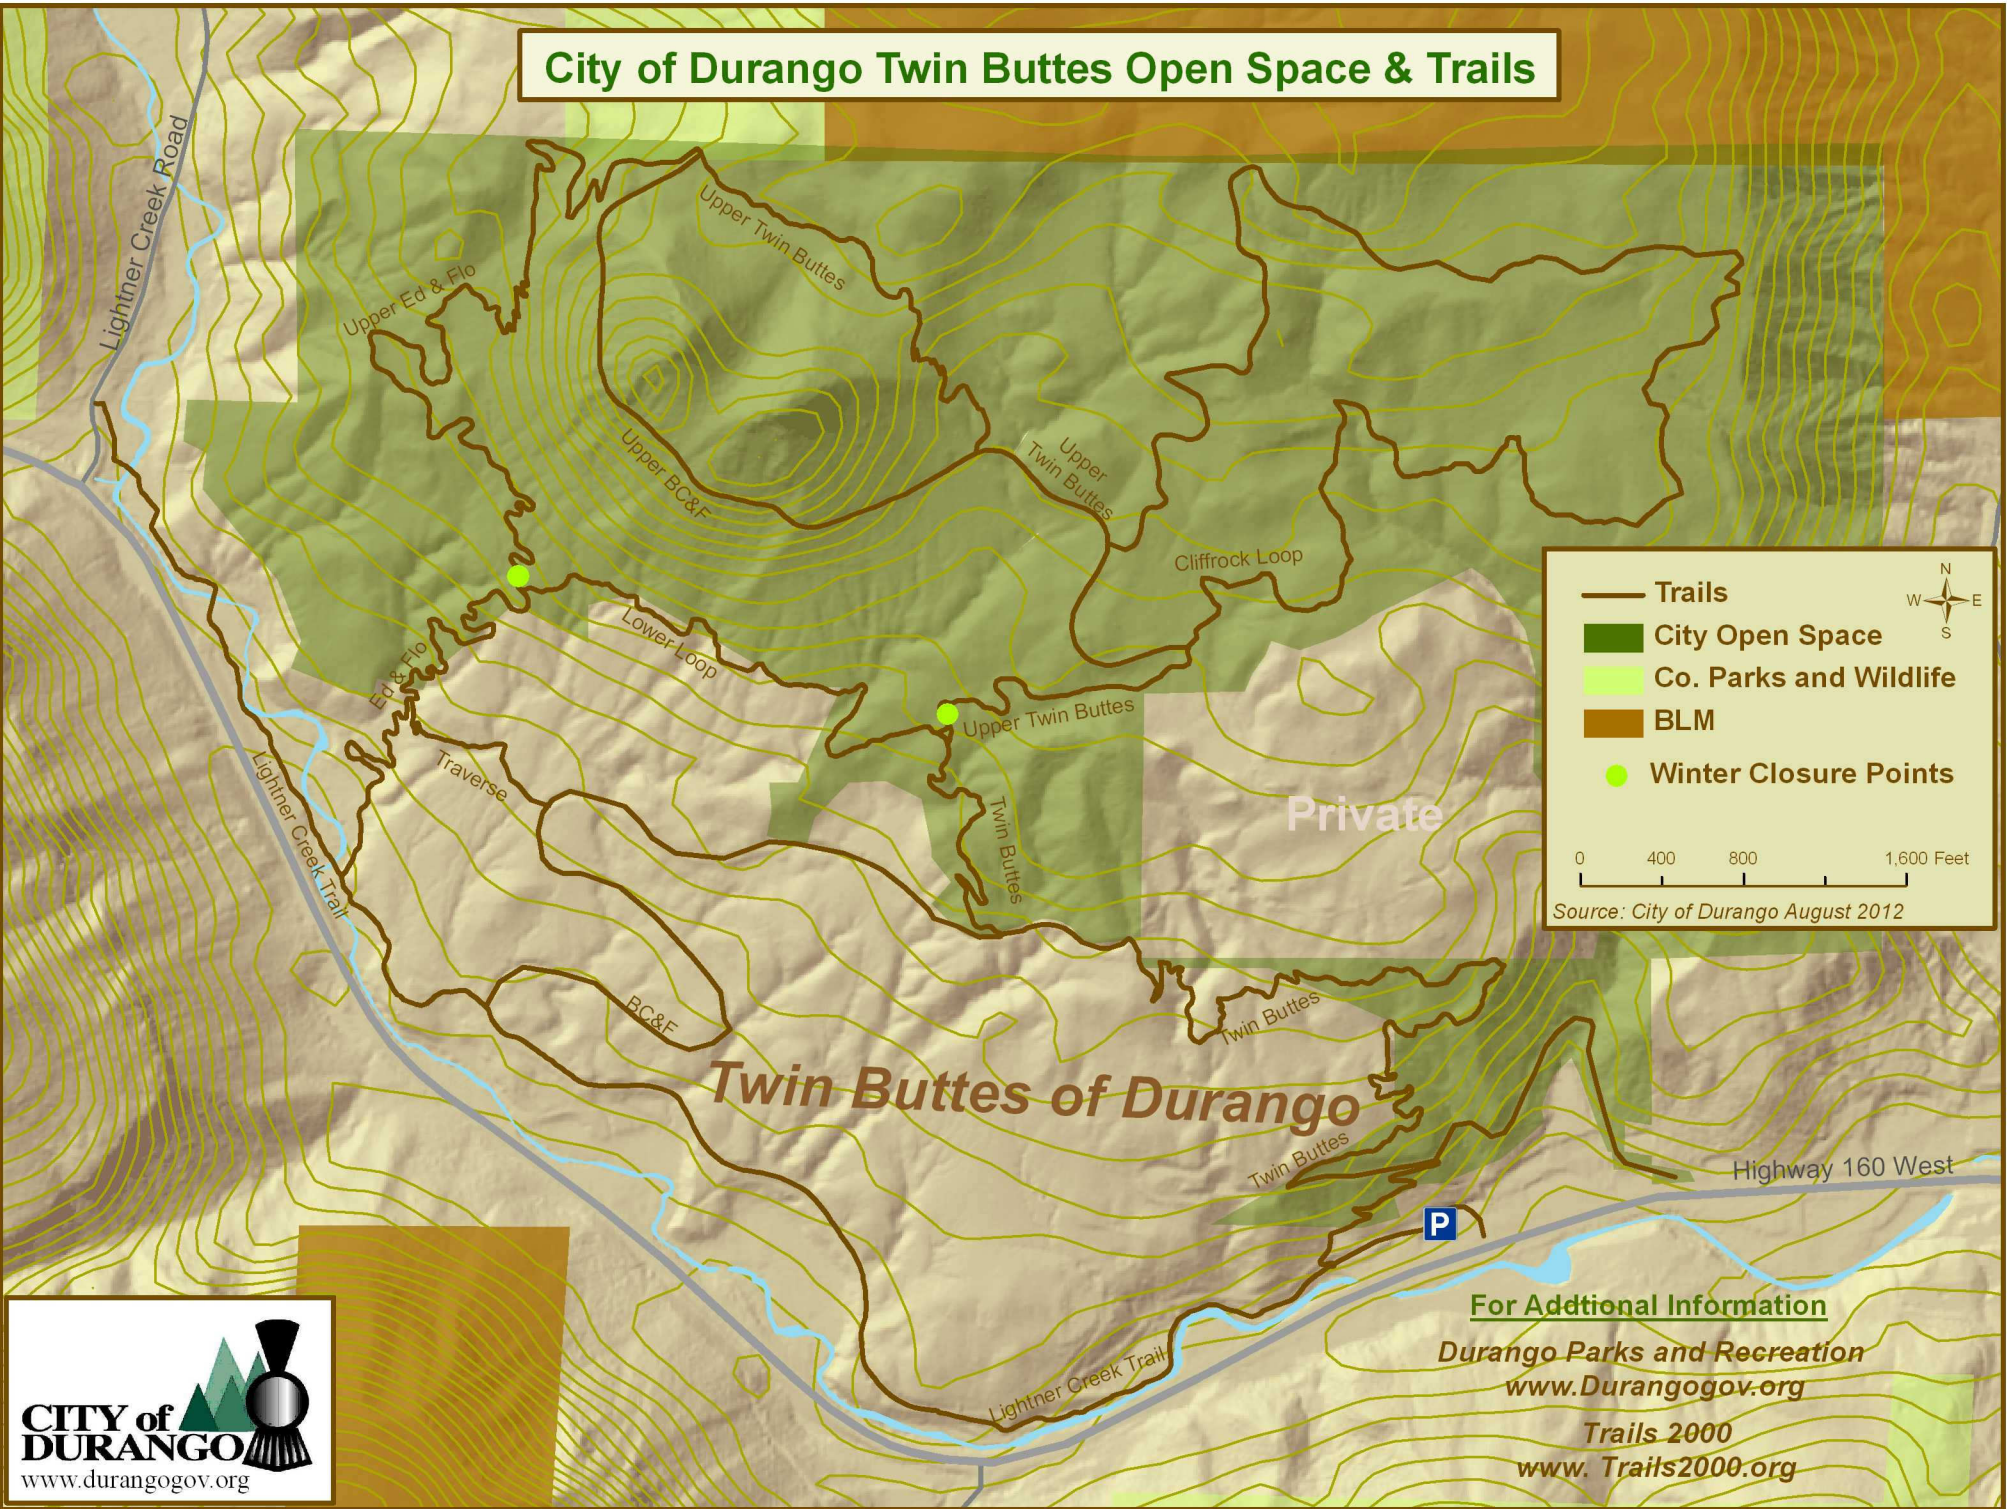

City of Durango Twin Buttes Open Space & Trails

Trails
City Open Space
Co. Parks and Wildlife
BLM
Winter Closure Points

0 400 800 1,600 Feet

Source: City of Durango August 2012

For Additional Information
Durango Parks and Recreation
www.Durangogov.org
Trails 2000
www.Trails2000.org